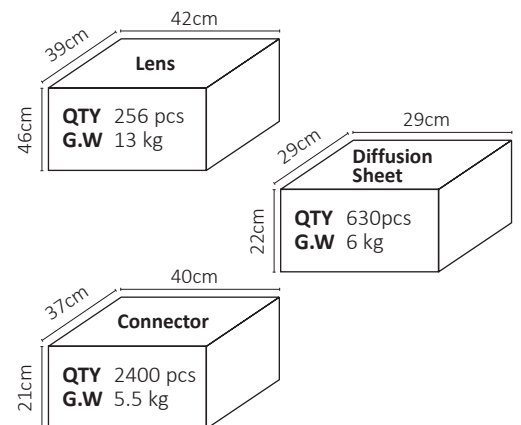

Dimensions

Part Number	Diameter	Height
LL01CR-DKYxxL02	Ø 75	16.6

*All dimensions are in millimeters.

Packaging Details (SPQ)

Accessories

- Available with Connector LL01CRWF15H2
- Available with Diffusion Sheet LL01CR-DKYxxL02 (15°/24°/38°/10°x60°/30°x60°)

Mechanical Specification

*All dimensions are in millimeters.

Lens Dimension

LL01CR-DKY10L02

Diffusion Sheet Dimension

LL01CR-DKYxxL02 (15°/24°/38°/10°×60°/30°×60°)

Connector Dimension

LL01CRWF15H2

Distribution

10°

15°

24°

38°

10°x60°

30°x60°

Details by LED

Part No	Connector	Diffusion Sheet	LED Size	LED
LL01CR-DKY××L02	 <p>LL01CRWF15H2</p>	 <p>LL01CR-DKY××L02 (15°/24°/38°/10°×60°/30°×60°)</p>	LES Ø9	 <p>CREE CXA1520</p>

LED	Part No	FWHM	cd / lm	IES
 <p>CREE CXA1520</p>	LL01CR-DKY10L02	11°	8.5	↓
	LL01CR-DKY15L02	16°	4.4	↓
	LL01CR-DKY24L02	22°	3.1	↓
	LL01CR-DKY38L02	37°	1.4	↓
	LL01CR-DKY1060L02	14°×60°	2.0	↓
	LL01CR-DKY3060L02	33°×61°	1.1	↓