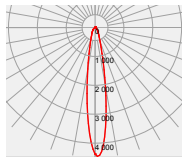

Dimensions

Part Number	Diameter	Height
LL01CR-DKYxxL02	Ø 75	16.6

*All dimensions are in millimeters.

Packaging Details (SPQ)

Accessories

- Available with Connector LL01CRWF15H2
- Available with Diffusion Sheet LL01CR-DKYxxL02 (15°/24°/38°/10°x60°/30°x60°)

Mechanical Specification

*All dimensions are in millimeters.

Lens Dimension

LL01CR-DKY10L02

Diffusion Sheet Dimension

LL01CR-DKYxxL02 (15°/24°/38°/10°×60°/30°×60°)

Connector Dimension

LL01CRWF15H2

Assembly Instruction

Fixing Method

Part No LL01CR-DKYxxL02
 Lens LL01CR-DKY10L02
 Diffusion Sheet LL01CR-DKYxxL02 (15°/24°/38°/10°×60°/30°×60°)
 Connector LL01CRWF15H2

Photometric Distribution

CREE
CXA1520

Distribution

10°

15°

24°

38°

10°x60°

30°x60°

Details by LED