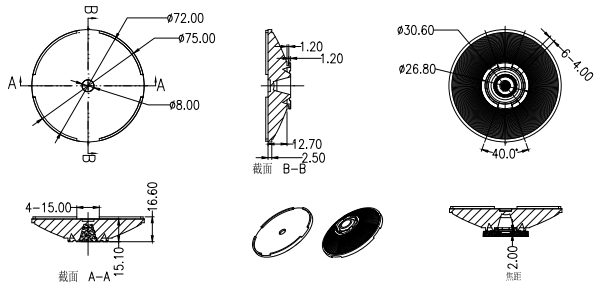

Dimensions

Part Number	Diameter	Height
LL01CR-DKYxxL02	Ø 75	16.6

*All dimensions are in millimeters.

Packaging Details (SPQ)

Accessories

- Available with Connector LL01CRWF15H2
- Available with Diffusion Sheet LL01CR-DKYxxL02 (15°/24°/38°/10°x60°/30°x60°)

Mechanical Specification

*All dimensions are in millimeters.

Lens Dimension

LL01CR-DKY10L02

Diffusion Sheet Dimension

LL01CR-DKYxxL02 (15°/24°/38°/10°×60°/30°×60°)

Connector Dimension

LL01CRWF15H2

Assembly Instruction

Fixing Method

Part No LL01CR-DKYxxL02
 Lens LL01CR-DKY10L02
 Diffusion Sheet LL01CR-DKYxxL02 (15°/24°/38°/10°×60°/30°×60°)
 Connector LL01CRWF15H2

Photometric Distribution

CREE
CXA1520

Distribution

10°

15°

24°

38°

10°x60°

30°x60°

Details by LED