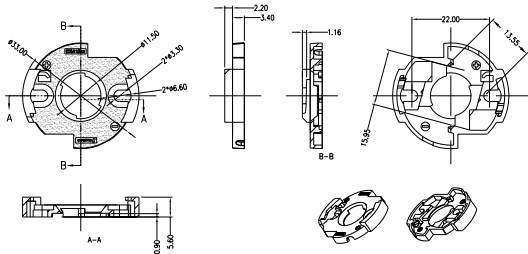

Dimensions

Part Number	Diameter	Height
LL01CR-DKYxxL02	Ø 75	16.6

*All dimensions are in millimeters.

Packaging Details (SPQ)

Accessories

- Available with Connector LL01CRWF15H2
- Available with Diffusion Sheet LL01CR-DKYxxL02 (15°/24°/38°/10°x60°/30°x60°)

Mechanical Specification

*All dimensions are in millimeters.

Lens Dimension

LL01CR-DKY10L02

Diffusion Sheet Dimension

LL01CR-DKYxxL02 (15°/24°/38°/10°×60°/30°×60°)

Connector Dimension

LL01CRWF15H2

Assembly Instruction

Fixing Method

Part No LL01CR-DKYxxL02
 Lens LL01CR-DKY10L02
 Diffusion Sheet LL01CR-DKYxxL02 (15°/24°/38°/10°×60°/30°×60°)
 Connector LL01CRWF15H2

Photometric Distribution

CREE
CXA1520

Distribution

10°

15°

24°

38°

10°x60°

30°x60°

Details by LED