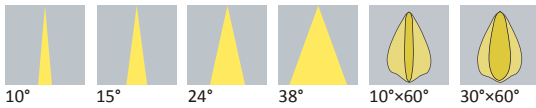

Datasheet

LL01CR-DKYxxL02

Available Distribution

LED

Recommend Applications

General Information

- Lens Material PC LEV1700KL
- Operating Temperature -40°C~+110°C
- UL Flammability V-2 @1.5mm
- UL RTI Elec 130°C @1.5mm
- Light Transmission Rate 400nm~900nm > 90%
- ☑ If necessary, Clean lenses with mild soap, water and soft cloth.
- ⚠ Never use any commercial cleaning solvents on lenses, like alcohol.
- 🧤 Please handle or install lenses with wearing gloves, skin oils may damage lens or its optical characteristic.

Dimensions

Part Number	Diameter	Height
LL01CR-DKYxxL02	Ø 75	16.6

*All dimensions are in millimeters.

Packaging Details (SPQ)

Accessories

- Available with Connector LL01CRWF15H2
- Available with Diffusion Sheet LL01CR-DKYxxL02 (15°/24°/38°/10°x60°/30°x60°)

Mechanical Specification

*All dimensions are in millimeters.

Lens Dimension

LL01CR-DKY10L02

Diffusion Sheet Dimension

LL01CR-DKYxxL02 (15°/24°/38°/10°×60°/30°×60°)

Connector Dimension

LL01CRWF15H2

Distribution

10°

15°

24°

38°

10°x60°

30°x60°

Details by LED