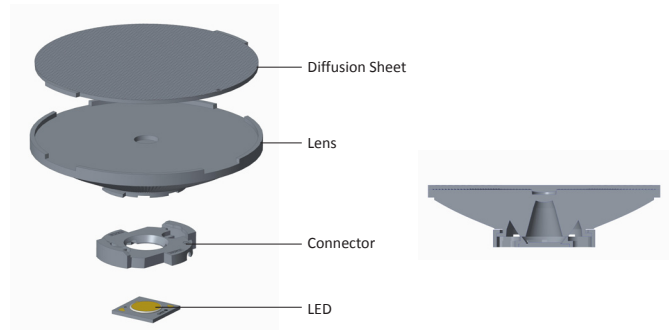

Dimensions

Part Number	Diameter	Height
LL01CR-DKYxxL02	Ø 75	16.6

*All dimensions are in millimeters.

Packaging Details (SPQ)

Accessories

- Available with Connector LL01CRWF15H2
- Available with Diffusion Sheet LL01CR-DKYxxL02 (15°/24°/38°/10°x60°/30°x60°)

Mechanical Specification

*All dimensions are in millimeters.

Lens Dimension

LL01CR-DKY10L02

Diffusion Sheet Dimension

LL01CR-DKYxxL02 (15°/24°/38°/10°×60°/30°×60°)

Connector Dimension

LL01CRWF15H2

Assembly Instruction

Fixing Method

Part No LL01CR-DKYxxL02
 Lens LL01CR-DKY10L02
 Diffusion Sheet LL01CR-DKYxxL02 (15°/24°/38°/10°×60°/30°×60°)
 Connector LL01CRWF15H2

Photometric Distribution

CREE
CXA1520

Distribution

10°

15°

24°

38°

10°x60°

30°x60°

Details by LED