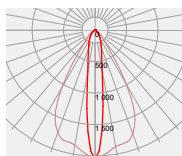

Mechanical Specification

*All dimensions are in millimeters.

Lens Dimension

LL01CR-DKY10L02

Diffusion Sheet Dimension

LL01CR-DKYxxL02 (15°/24°/38°/10°×60°/30°×60°)

Connector Dimension

LL01CRWF15H2

Assembly Instruction

Fixing Method

Part No LL01CR-DKYxxL02
 Lens LL01CR-DKY10L02
 Diffusion Sheet LL01CR-DKYxxL02 (15°/24°/38°/10°×60°/30°×60°)
 Connector LL01CRWF15H2

Photometric Distribution

CREE
CXA1520

Distribution

10°

15°

24°

38°

10°x60°

30°x60°

Details by LED

Part No	Connector	Diffusion Sheet	LED Size	LED
LL01CR-DKY××L02	 <p>LL01CRWF15H2</p>	 <p>LL01CR-DKY××L02 (15°/24°/38°/10°×60°/30°×60°)</p>	LES Ø9	 <p>CREE CXA1520</p>

LED	Part No	FWHM	cd / lm	IES
 <p>CREE CXA1520</p>	LL01CR-DKY10L02	11°	8.5	↓
	LL01CR-DKY15L02	16°	4.4	↓
	LL01CR-DKY24L02	22°	3.1	↓
	LL01CR-DKY38L02	37°	1.4	↓
	LL01CR-DKY1060L02	14°×60°	2.0	↓
	LL01CR-DKY3060L02	33°×61°	1.1	↓