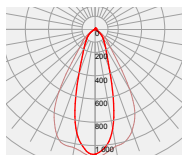

Dimensions

Part Number	Diameter	Height
LL01CR-DKYxxL02	Ø 75	16.6

*All dimensions are in millimeters.

Packaging Details (SPQ)

Accessories

- Available with Connector LL01CRWF15H2
- Available with Diffusion Sheet LL01CR-DKYxxL02 (15°/24°/38°/10°x60°/30°x60°)

Mechanical Specification

*All dimensions are in millimeters.

Lens Dimension

LL01CR-DKY10L02

Diffusion Sheet Dimension

LL01CR-DKYxxL02 (15°/24°/38°/10°×60°/30°×60°)

Connector Dimension

LL01CRWF15H2

Assembly Instruction

Fixing Method

Part No LL01CR-DKYxxL02
 Lens LL01CR-DKY10L02
 Diffusion Sheet LL01CR-DKYxxL02 (15°/24°/38°/10°×60°/30°×60°)
 Connector LL01CRWF15H2

Photometric Distribution

CREE
CXA1520

Distribution

10°

15°

24°

38°

10°x60°

30°x60°

Details by LED