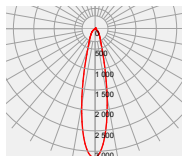

Dimensions

Part Number	Diameter	Height
LL01CR-DKYxxL02	Ø 75	16.6

*All dimensions are in millimeters.

Packaging Details (SPQ)

Accessories

- Available with Connector LL01CRWF15H2
- Available with Diffusion Sheet LL01CR-DKYxxL02 (15°/24°/38°/10°x60°/30°x60°)

Mechanical Specification

*All dimensions are in millimeters.

Lens Dimension

LL01CR-DKY10L02

Diffusion Sheet Dimension

LL01CR-DKYxxL02 (15°/24°/38°/10°×60°/30°×60°)

Connector Dimension

LL01CRWF15H2

Assembly Instruction

Fixing Method

Part No LL01CR-DKYxxL02
 Lens LL01CR-DKY10L02
 Diffusion Sheet LL01CR-DKYxxL02 (15°/24°/38°/10°×60°/30°×60°)
 Connector LL01CRWF15H2

Photometric Distribution

CREE
CXA1520

Distribution

10°

15°

24°

38°

10°x60°

30°x60°

Details by LED