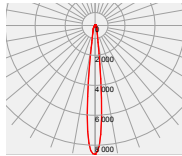

Dimensions

Part Number	Diameter	Height
LL01CR-DKYxxL02	Ø 75	16.6

*All dimensions are in millimeters.

Packaging Details (SPQ)

Accessories

- Available with Connector LL01CRWF15H2
- Available with Diffusion Sheet LL01CR-DKYxxL02 (15°/24°/38°/10°x60°/30°x60°)

Mechanical Specification

*All dimensions are in millimeters.

Lens Dimension

LL01CR-DKY10L02

Diffusion Sheet Dimension

LL01CR-DKYxxL02 (15°/24°/38°/10°×60°/30°×60°)

Connector Dimension

LL01CRWF15H2

Assembly Instruction

Fixing Method

Part No LL01CR-DKYxxL02
 Lens LL01CR-DKY10L02
 Diffusion Sheet LL01CR-DKYxxL02 (15°/24°/38°/10°×60°/30°×60°)
 Connector LL01CRWF15H2

Photometric Distribution

CREE
CXA1520

Distribution

10°

15°

24°

38°

10°x60°

30°x60°

Details by LED