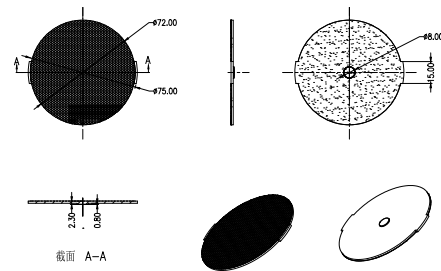

Dimensions

Part Number	Diameter	Height
LL01CR-DKYxxL02	Ø 75	16.6

*All dimensions are in millimeters.

Packaging Details (SPQ)

Accessories

- Available with Connector LL01CRWF15H2
- Available with Diffusion Sheet LL01CR-DKYxxL02 (15°/24°/38°/10°x60°/30°x60°)

Mechanical Specification

*All dimensions are in millimeters.

Lens Dimension

LL01CR-DKY10L02

Diffusion Sheet Dimension

LL01CR-DKYxxL02 (15°/24°/38°/10°×60°/30°×60°)

Connector Dimension

LL01CRWF15H2

Assembly Instruction

Fixing Method

Part No LL01CR-DKYxxL02
 Lens LL01CR-DKY10L02
 Diffusion Sheet LL01CR-DKYxxL02 (15°/24°/38°/10°×60°/30°×60°)
 Connector LL01CRWF15H2

Photometric Distribution

CREE
CXA1520

Distribution

10°

15°

24°

38°

10°x60°

30°x60°

Details by LED