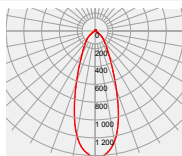

Dimensions

Part Number	Diameter	Height
LL01CR-DKYxxL02	Ø 75	16.6

*All dimensions are in millimeters.

Packaging Details (SPQ)

Accessories

- Available with Connector LL01CRWF15H2
- Available with Diffusion Sheet LL01CR-DKYxxL02 (15°/24°/38°/10°x60°/30°x60°)

Mechanical Specification

*All dimensions are in millimeters.

Lens Dimension

LL01CR-DKY10L02

Diffusion Sheet Dimension

LL01CR-DKYxxL02 (15°/24°/38°/10°×60°/30°×60°)

Connector Dimension

LL01CRWF15H2

Assembly Instruction

Fixing Method

Part No LL01CR-DKYxxL02
 Lens LL01CR-DKY10L02
 Diffusion Sheet LL01CR-DKYxxL02 (15°/24°/38°/10°×60°/30°×60°)
 Connector LL01CRWF15H2

Photometric Distribution

CREE
CXA1520

Distribution

10°

15°

24°

38°

10°x60°

30°x60°

Details by LED